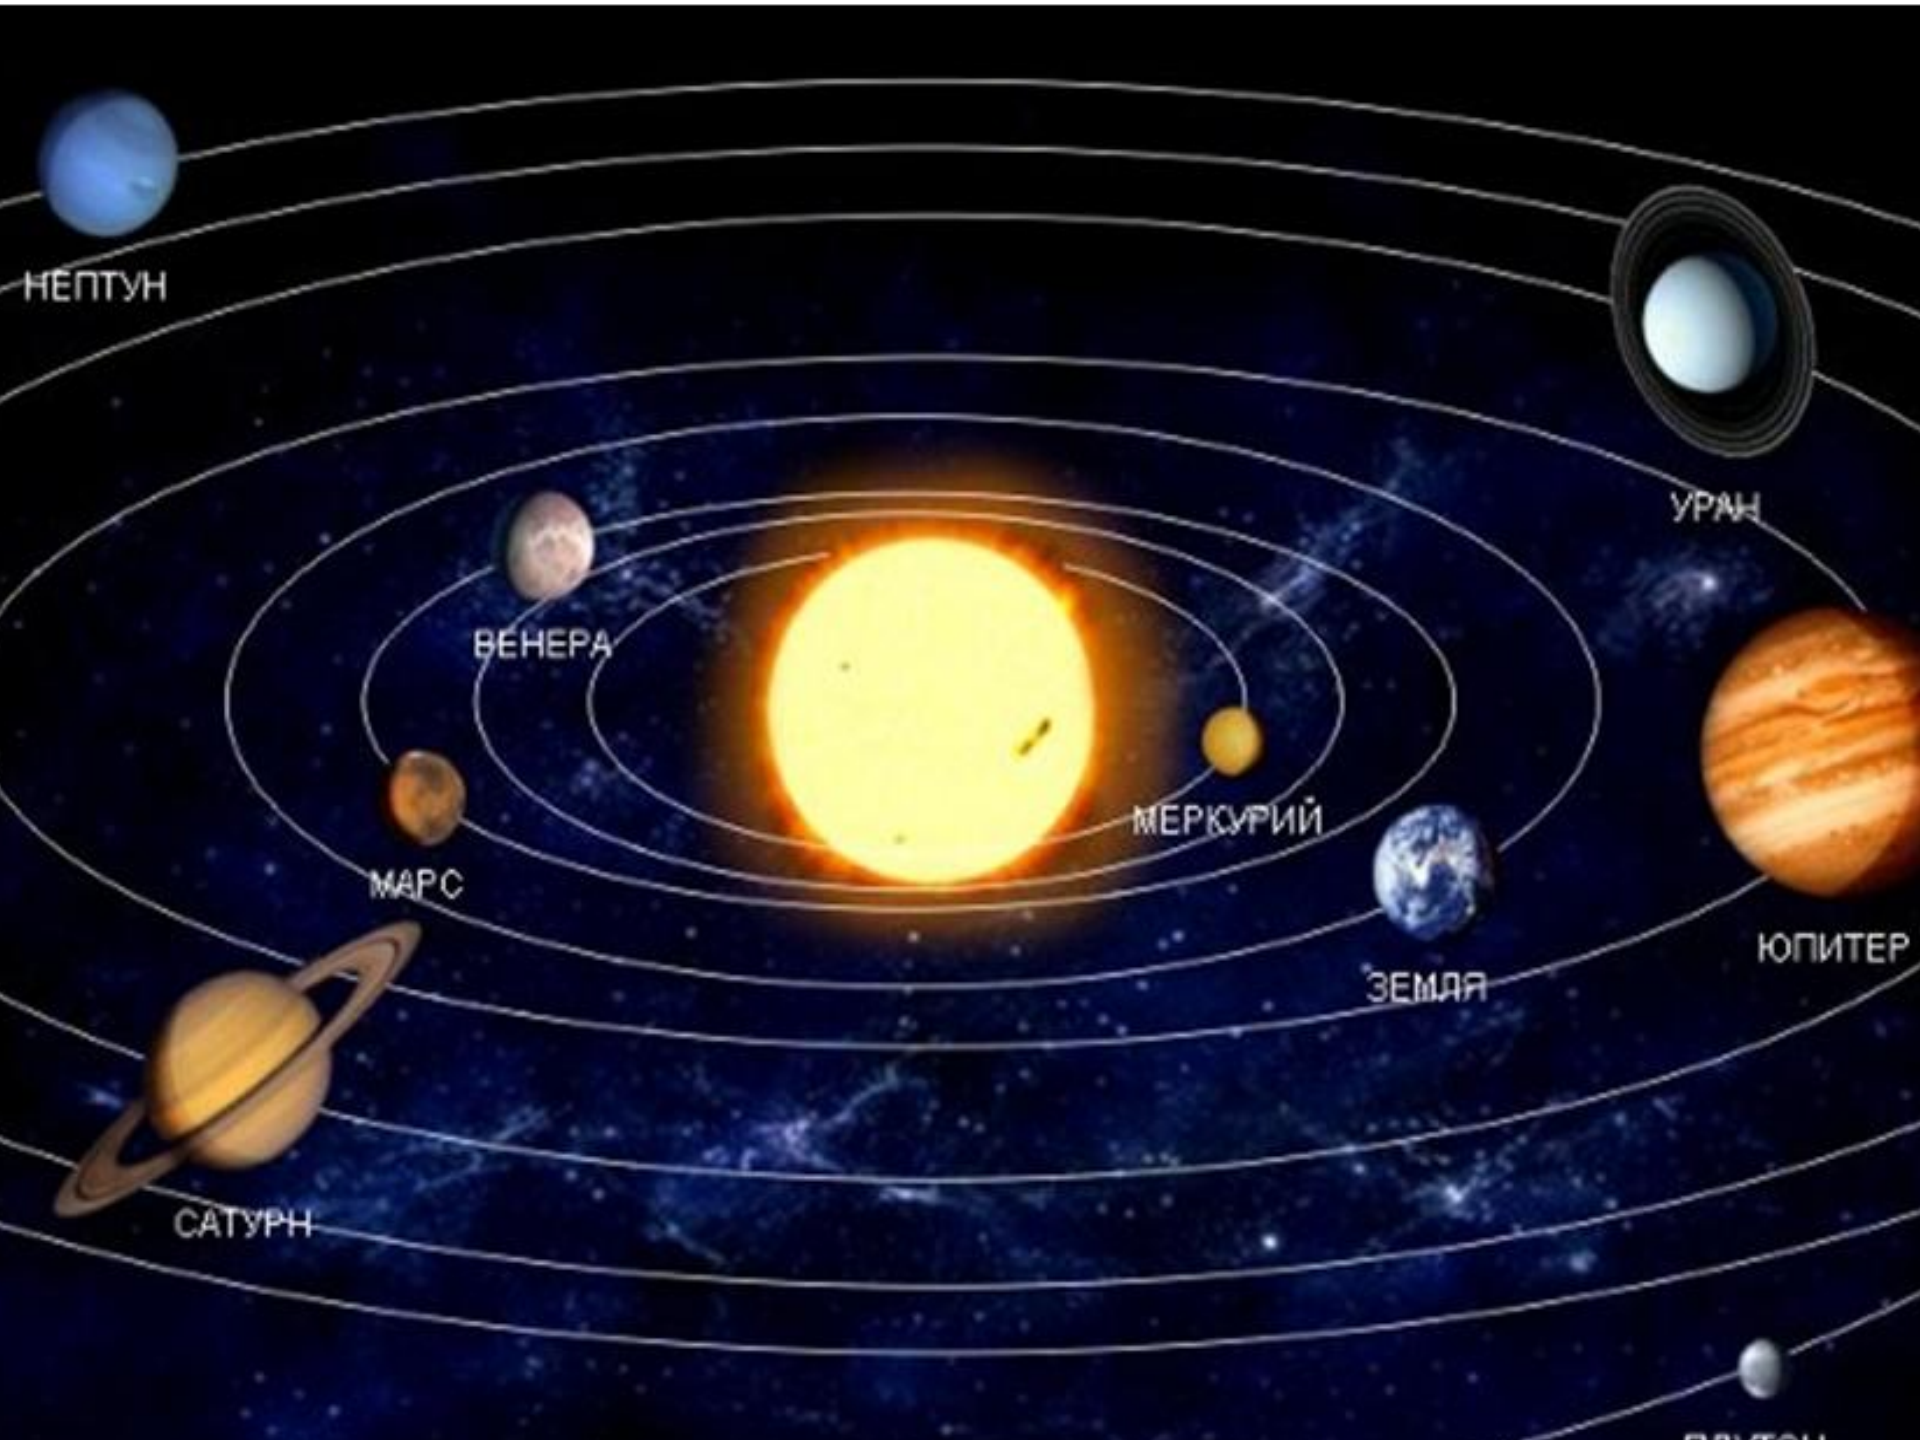

The background is a deep blue space scene. In the upper left, a large, full Earth-like planet is visible, showing dark landmasses and lighter blue oceans. In the lower right, the curved horizon of another similar planet is seen. The background is filled with numerous small, bright white stars and faint, wispy nebulae, creating a sense of vastness and depth.

***Приглашаем вас в
космическое
путешествие***

НЕПТУН

УРАН

ВЕНЕРА

МЕРКУРИЙ

МАРС

ЗЕМЛЯ

ЮПИТЕР

САТУРН

ПЛУТОН

The background is a deep blue space scene. In the upper left, a full Earth is visible, showing continents and clouds. In the lower right, the curved horizon of another Earth is seen. The background is filled with numerous small white stars and a faint, glowing nebula or galaxy structure.